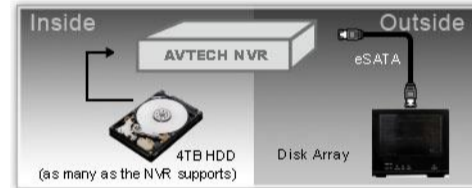

Multi-platform Remote Access

- Fully compatible with iPhone & iPad, and Internet Explorer on Windows operating system
- AVTECH free CMS program on both Windows and MAC OS

Smart Recording

High video resolution switch for events to optimize the recording efficiency of the hard disk

Free DDNS Service

Free DDNS service to configure your device to Internet easily

External Disk Array Support for More Video Storage

eSATA interface built-in to connect a disk array (up to 4-bay disk array with RAID 0 and 1) for more video storage