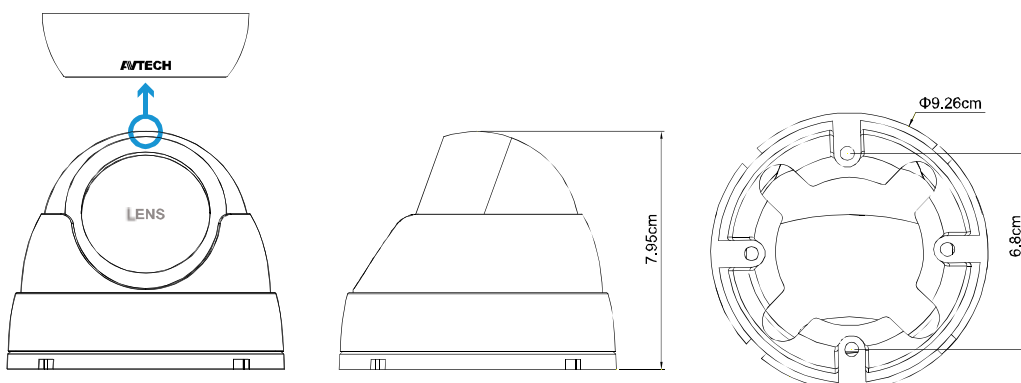

DIMENSIONS

Dimensional tolerance: $\pm 5\text{mm}$

● SPECIFICATIONS

■ Network

LAN Port	YES
LAN Speed	10/100 Based-T Ethernet
Supported Protocols	DDNS, PPPoE, DHCP, NTP, SNTP, TCP/IP, ICMP, SMTP, FTP, HTTP, RTP, RTSP, RTCP, IPv4, Bonjour, UPnP, DNS, UDP, IGMP, QoS, SNMP
ONVIF Compatible	YES (Profile S)
Number of Online Users	10
Security	(1) Multiple user access levels with password (2) IP address filtering (3) Digest authentication
Remote Access	(1) Internet Explorer on Windows operating system (2) CMS Lite, 24CH CMS software for Windows operating system (3) EagleEyes on iOS & Android mobile devices

■ Video

Network Compression	H.264 (Main Profile) / MJPEG
Video Resolution	1920 x 1080 / 1280 x 720 / 720 x 480 / 352 x 240
Frame Rate	30/25fps
Multiple Video Streaming	4 (H.264 / MJPEG)

■ General

Image Sensor	1/2.7" CMOS image sensor
Min Illumination	0.1 Lux / F1.5, 0 Lux (IR LED ON)
Shutter Speed	1/2 to 1/10,000 sec
S/N Ratio	More than 48dB (AGC off)
Lens	f3.8mm / F1.5
Viewing Angle	77° (Horizontal) / 45° (Vertical) / 88° (Diagonal)
IR LED	2 Units
IR Effective Distance**	Up to 25 meters
IR Shift	YES
White Balance	ATW
AGC	Auto
IRIS Mode	AES
Sharpness	YES
DWDR	YES
POE	YES (IEEE 802.3af)
External Alarm I/O	YES (1 input / 1 output)
RAM	20MB
Weather-proof	IP66
Operating Temperature	-40°C ~ 50°C
Operating Humidity	90% or less relative humidity
Power Source (±10%)	12V / 1A
Current Consumption (±10%)	213mA (IR LED OFF) / 385mA (IR LED ON)
Power Consumption (±10%)	5.78W (PoE & PoN) ; 4.62W (DC Adapter)
Net Weight (kg)	0.37