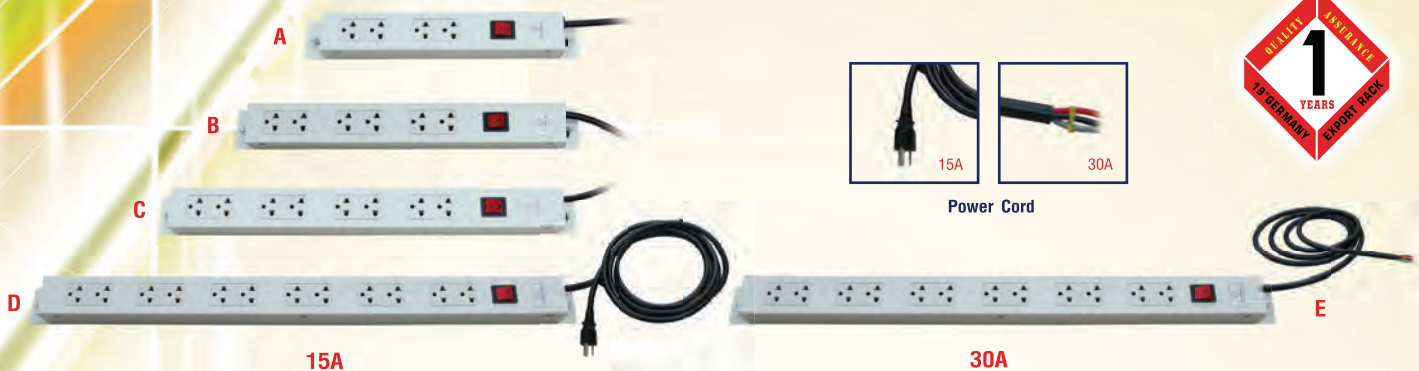

AC POWER DISTRIBUTION UNIT

Feature

- ◆ **Suitable** for computer, network equipment etc.
- ◆ **15A AC Socket Strip** with electronic circuit breaker and line suppression with Cable (3 x 14AWG), 3 metres for 6, 8, 12, 20 outlets and 1.8 metres for 4 outlets. (USA Plug w/ground)
- ◆ **30A AC Socket Strip** with electronic circuit breaker and line suppression with Cable (3 x 4Sqm), 3 metres type Open End for 12, 20 outlets.
- ◆ **Sockets are 19" Germany Export Rack** universal type with embossed trademark and made from PC/ABS complied to UL 94V-0 rating.
- ◆ **Housing** made from Electro-Galvanized sheet steel, light gray colour Electrostatic powder coating.
- ◆ **Illuminated** switch, short circuit and over current electronic circuit breaker.
- ◆ **Provided** with mounting bracket for vertically mount on 19" RACK.

Suppression

Socket

Electronic Circuit Breaker

Electrical technical

- nominal current : 15 Amp for 4, 6, 8,12, 20 Outlets
30 Amp for 12, 20 Outlets
- withstanding surge current : 6.5 KA.
- nominal voltage : 220 VAC. 50Hz
- clamping voltage : 775 V. max
- connection cable : 15 Amp : UL E150631
30 Amp : TIS 11-2531
- USA style plug (male) : UL E147650
- temp. range : -25°C to +85°C
- ◆ **5 type options** : 4, 6, 8, 12 and 20 outlets
- ◆ **Assembly and Distribution** by ISO 9001:2008 Company.

Options

Color : *Black

Order No.	Description	Figure
G7-00004	AC POWER DISTRIBUTION 4 Universal Outlet w/Cable 1.8 M. & Surge Protection, 15Amp	A
G7-00006	AC POWER DISTRIBUTION 6 Universal Outlet w/Cable 3 M. & Surge Protection, 15Amp	B
G7-00008	AC POWER DISTRIBUTION 8 Universal Outlet w/Cable 3 M. & Surge Protection, 15Amp	C
G7-00012	AC POWER DISTRIBUTION 12 Universal Outlet w/Cable 3 M. & Surge Protection, 15Amp	D
G7-00020	AC POWER DISTRIBUTION 20 Universal Outlet w/Cable 3 M. & Surge Protection, 15Amp	-