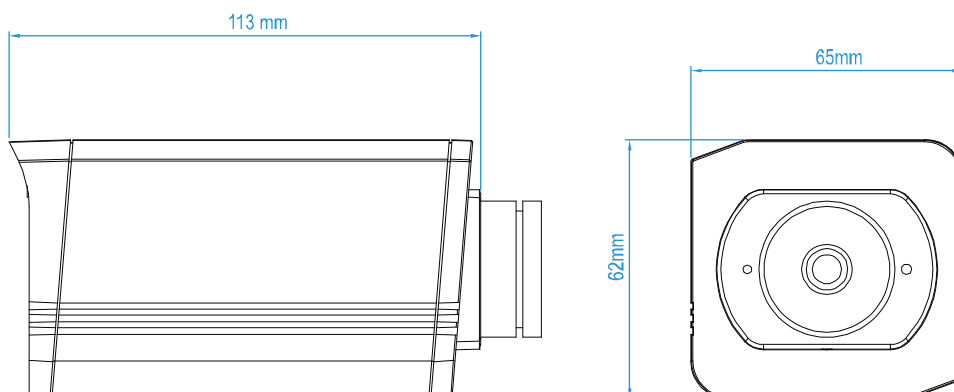

SPECIFICATIONS

■ Network	
Network Compression	H.264 / MPEG4 / MJPEG
Multiple Video Streaming (Encode Modes, IPS, Resolution)	YES
LAN Port	YES
LAN Speed	10/100 Based-T Ethernet
Supported Protocols	DDNS, PPPoE, DHCP, NTP, SNTP, TCP/IP, ICMP, SMTP, FTP, HTTP, RTP, RTSP, RTCP, IPv4, Bonjour, UPnP, DNS, UDP, IGMP, QoS
ONVIF Compatible	YES (Profile S)
Frame Rate	30fps
Number of Online Users	10
Security	(1) Multiple user access levels with password (2) IP address filtering (3) Digest authentication
Remote Access	(1) Internet Explorer on Windows operating system (2) 16CH Video Viewer on Windows & MAC operating system (3) EagleEyes on iPhone, iPad & Android mobile devices
■ Camera	
Image Sensor	1/2.9" SONY CMOS image sensor
Video Resolution	1920 x 1080; 1280 x 720; 640 x 480; 320 x 240
Min Illumination	0.1 Lux / F1.5

SPECIFICATIONS (CONTINUED)

■ Camera	
Shutter Speed	1 / 60 (1/50) to 1 / 100,000 sec.
S/N Ratio	More than 48dB (AGC off)
Lens	C/CS Mount (MBLF >= 5.8mm)
Viewing Angle	73.2°(Horizontal) / 47.4°(Vertical) / 85.4°(Diagonal) (Base on f3.8mm fixed Lens)
IR Shift	YES
White Balance	ATW
AGC	Auto
IRIS Mode	AES / DC Iris
POE	YES (IEEE 802.3af)
External Alarm I/O	YES
Micro SD Card Slot	YES
Microphone	YES
Line in	YES
Power Source (±10%)	12V / 1A
Operating Temperature	0°C~40°C
■ Others	
Mobile Surveillance	iPad / iPhone / Android mobile device
Motion Detection	YES
Event Notification	FTP / Email / SMS
RTC (real-time clock)	YES
Digital Pan / Tilt / Zoom	YES
Minimum Web Browsing Requirements	<ul style="list-style-type: none"> • Intel core i3 or higher, or equivalent AMD • 2GB RAM • AGP graphics card, Direct Draw, 32MB RAM • Windows 7, Vista & XP, DirectX 9.0 or later • Internet Explorer 7.x or later

*The specifications are subject to change without notice.

DIMENSIONS**

** Dimensional tolerance: (± 5mm)