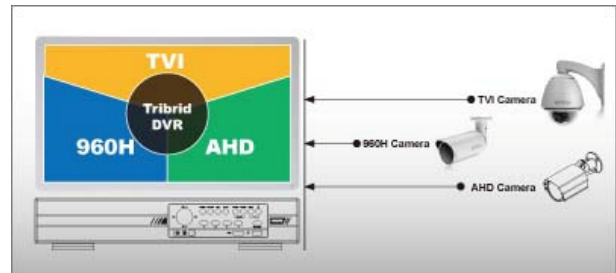

AVZ217

TRIBRID 16CH HD CCTV DVR

FEATURES

Free P2P Cloud EaZy Networking*

- ❖ Cloud EaZy Networking available to connect this device to Internet automatically in three steps with our free mobile app, EagleEyes.
- ❖ The “Buddy” feature to share the device access permission to other people.
- ❖ Device login / out notifications reported.

Tribrid Video Input

- ❖ Supports AHD / TVI / 960H video input.

Intelligent Video Analysis

- ❖ The Smart TVI DVR supports IVS (Intelligent Video System) to set a virtual detection line for people counting, virtual fence, and one-way pass. It's the advanced usage for motion detection to not only record but also summarize the detection data for further analysis.