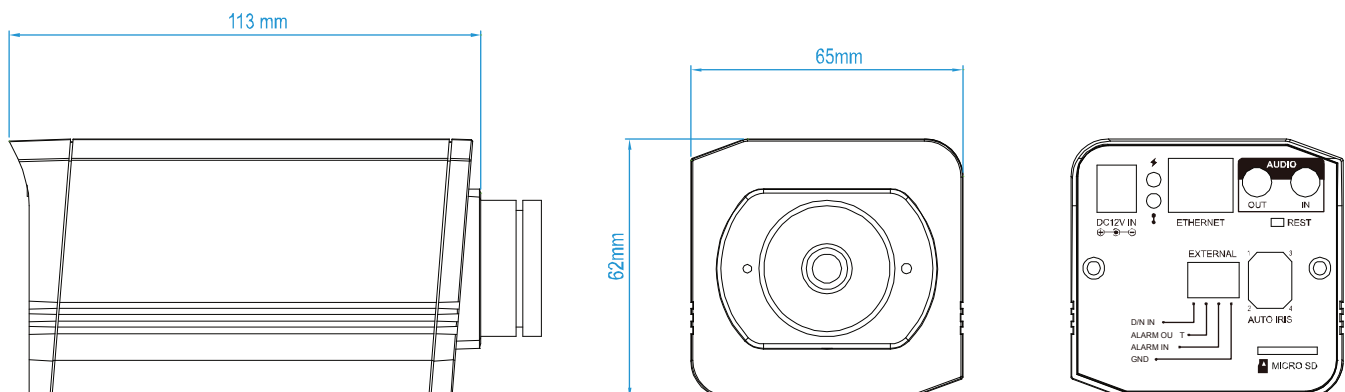

SPECIFICATIONS

■ Network	
Network Compression	H.264 / MJPEG
Multiple Video Streaming (Encode Modes, IPS, Resolution)	YES
LAN Port	YES
LAN Speed	10/100 Based-T Ethernet
Supported Protocols	DDNS, PPPoE, DHCP, NTP, SNTP, TCP/IP, ICMP, SMTP, FTP, HTTP, RTP, RTSP, RTCP, IPv4, Bonjour, UPnP, DNS, UDP, IGMP, QoS
ONVIF Compatible	YES
Frame Rate	WDR 30 / 25 fps
Number of Online Users	10
Security	(1) Multiple user access levels with password (2) IP address filtering (3) Digest authentication
Remote Access	(1) Internet Explorer on Windows operating system (2) EagleEyes on iPhone, iPad & Android mobile devices
■ Camera	
Image Sensor	1/ 2.9" H.R. image sensor
Video Resolution	1920 x 1080; 720 x 480; 352 x 240
Min Illumination	0.1 Lux / F1.5

SPECIFICATIONS (CONTINUED)

■ Camera	
Shutter Speed	1 / 60 (1/50) to 1 / 100,000 sec.
S/N Ratio	More than 48dB (AGC off)
Lens Mount	C/CS Mount (MBLF >= 3.57mm)
Viewing Angle	73.2°(Horizontal) / 47.4°(Vertical) / 85.4°(Diagonal) (Base on f3.8mm fixed Lens)
IR Shift	YES
White Balance	ATW
AGC	Auto
IRIS Mode	AES / DC Iris
WDR	YES
POE	YES (IEEE 802.3af)
Micro SD Card Slot	YES
External Alarm I/O	YES
Microphone	YES
Line in / out	YES
Power Source (±10%)	12V / 1A
Operating Temperature	0°C~40°C
■ Others	
Mobile Surveillance	iPad / iPhone / Android mobile device
Motion Detection	YES
Event Notification	FTP / Email / SMS
RTC (real-time clock)	YES
Digital Pan / Tilt / Zoom	YES
Minimum Web Browsing Requirements	<ul style="list-style-type: none"> • Intel core i3 or higher, or equivalent AMD • 2GB RAM • AGP graphics card, Direct Draw, 32MB RAM • Windows 7, Vista & XP, DirectX 9.0 or later • Internet Explorer 7.x or later

*The specifications are subject to change without notice.

DIMENSIONS**

** Dimensional tolerance: (± 5mm)