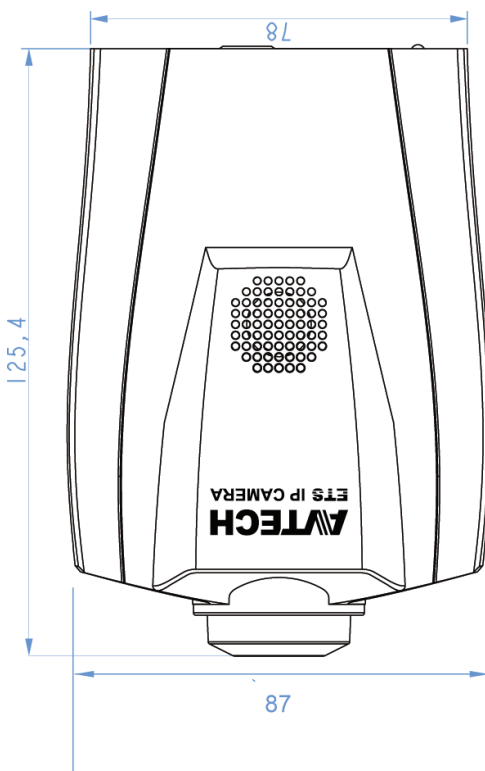

Dimensions (mm)