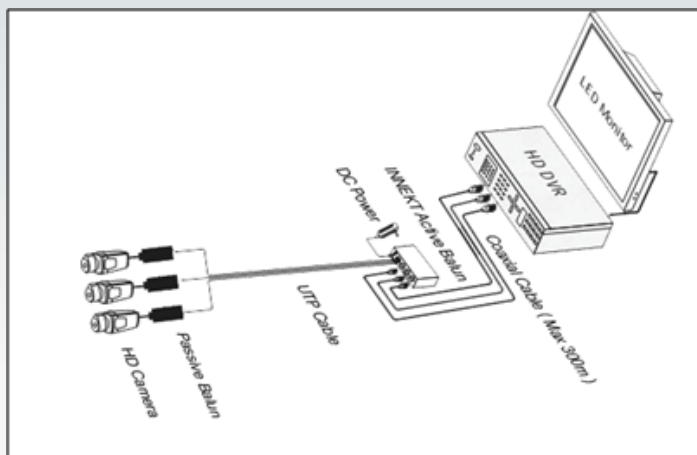

## Key Feature

- Power Input : DC 9V - 40V
- Real-time transmission
- Support TVI / AHD / CVI / Analog
- LED Status Indicator
- Support knob adjustment ( Contrast , Brightness )

Front View

Rear View

Wiring Diagram

## Specification

	Item	Description
<b>Function</b>	Transmission Channel	3CH
	Output	6CH
<b>Power</b>	Voltage Range	DC 9V - 40V
	Power Rate	< 3W
<b>HD Video Transmission</b>	Coaxial Port	Female BNC
	UTP Port	6 Pin
	Video System	TVI / AHD / CVI / Analog
	Signal Bandwidth	65MHz
	Anti-interference	> 75dB
<b>HD Video Transmission Distance</b>	Passive with active	HDTVI 720P / 1080P : 300m
		AHD 720P : 500m
		AHD 1080P :300m
		HDCVI 720P : 500m
		HDCVI 1080P : 350m
		Analog : 650m
<b>Knob Adjustment</b>	Brightness	
	Contrast	
<b>Status Indicator</b>	Power LED	Red
	Signal LED	Green
<b>Protection</b>	Power Port Protection	2KV / 1A
	Coaxial Port Protection	2KV
	RJ45 Port Protection	2KV
<b>Environment</b>	Working Temperature	0°C - 55°C
	Storage Temperature	-20°C - 70°C
	Humidity	0 – 95 %
<b>Structure</b>	Size	180mm x 35mm x 60mm
	Case	Aluminum
	Color	Black
	N.W	400g
<b>Stability</b>	MTBF	> 20000h