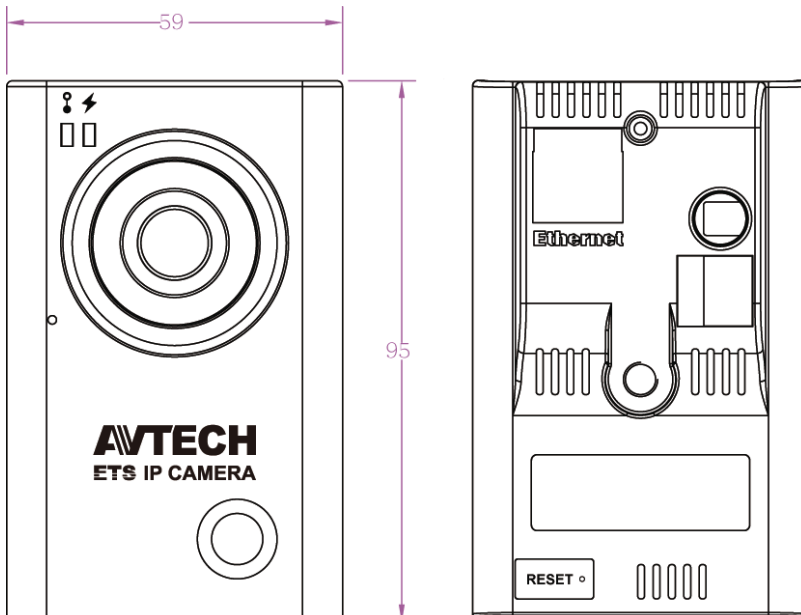

DIMENSION (Tolerance: ± 5 mm)

SPECIFICATIONS

Network	
Network Compression	H.264 / MPEG4 / MJPEG
Multiple Video Streaming (Encode Modes, IPS, Resolution)	3 (H.264, MJPEG, MPEG4)
LAN Port	YES
LAN Speed	10/100 Based-T Ethernet
Supported Protocols	DDNS, PPPoE, DHCP, NTP, SNTP, TCP/IP, ICMP, SMTP, FTP, HTTP, RTP, RTSP, UPnP
ONVIF Compatible	YES
Frame Rate	NTSC: 30, PAL: 25
Number of Online Users	10
Security	(1) Multiple user access levels with password (2) IP address filtering (3) Digest authentication
Remote Access	(1) Internet Explorer on Windows operating system (2) EagleEyes on iPhone, iPad & Android mobile devices
Camera	
Image Sensor	1/4" SONY CMOS image sensor
Video Resolution	SXGA, 720P, VGA, QVGA
Min Illumination	0.1 Lux / F1.5
Shutter Speed	1/2 to 1/10,000 sec
S/N Ratio	More than 48dB (AGC off)
Lens	f3.8mm / F1.5
Viewing Angle	62.7° (Diagonal) / 53.7° (Horizontal) / 34.1° (Vertical)
White Balance	ATW
AGC	Auto
IRIS Mode	AES
PIR Sensor	Detection Range 76 wide angle with up to 6m long distance at 2m height (under 30 C)
Micro SD Card Slot	YES
External Alarm I/O	YES
Microphone	YES
Power Source (±10%)	12V / 1A
Current Consumption	0.25A
Operating Temperature	0°C~40°C
Others	
Mobile Surveillance	iPad / iPhone / Android mobile device
POE (Power-over-Ethernet)	YES (IEEE 802.3af)
RTC (real-time clock)	YES
Motion Detection	YES
Digital Pan / Tilt / Zoom	YES
Event Notification	FTP / Email
Minimum Web Browsing Requirements	<ul style="list-style-type: none"> • Intel core i3 or higher, or equivalent AMD • 2GB RAM • AGP graphics card, Direct Draw, 32MB RAM • Windows 7, Vista & XP, DirectX 9.0 or later • Internet Explorer 7.x or later