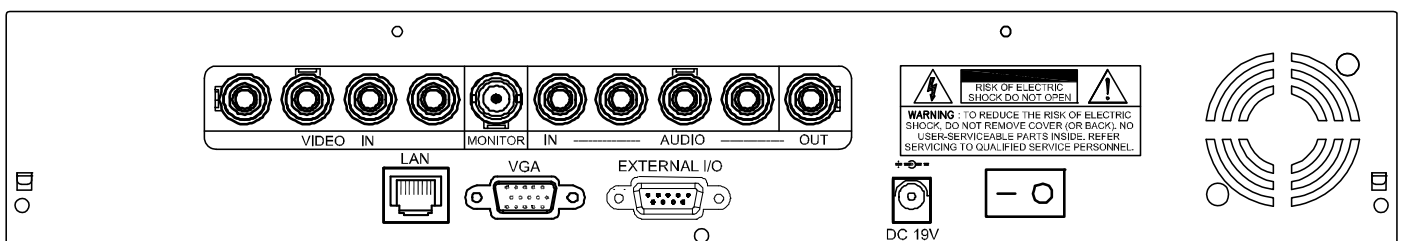

MDR752C

Full D1 4CH H.264 DVR

USB Mouse Control with GUI Display

FEATURES

Mobile Surveillance with EagleEyes

- ❖ Compatible with many popular mobile platforms, such as iPad, iPhone, BlackBerry, Windows Mobile, Symbian & Android.

Remote Surveillance with Browsers and CMS

- ❖ For web browsers, compatible with Internet Explorer, Mozilla Firefox, Google Chrome, Safari & Opera.
- ❖ For CMS software, available with our self-developed and free software, "Video Viewer."
- ❖ Applicable also to Apple's media player, QuickTime.

Full D1 Recording

- ❖ Full D1 at real-time record on all channels.

Fully Remote Independent Operation

- ❖ Channel switching & video playback are fully independent from the local site, allowing users to have private image monitoring remotely.

High Performance Design

- ❖ Definable "Resolution" / "Quality" / "IPS" by channels at your preferences to increase the recording efficiency, and avoid any important scenes to be missed.

Video Output

- ❖ Supports video output for both composite & VGA simultaneously.
- ❖ Supports VGA resolution output up to 1600 x 1200.

Multiplex

- ❖ Allows live display, record, playback, backup and network operation at the same time.

Backup Function

- ❖ Supports USB flash drive and network backup.

REAR PANEL